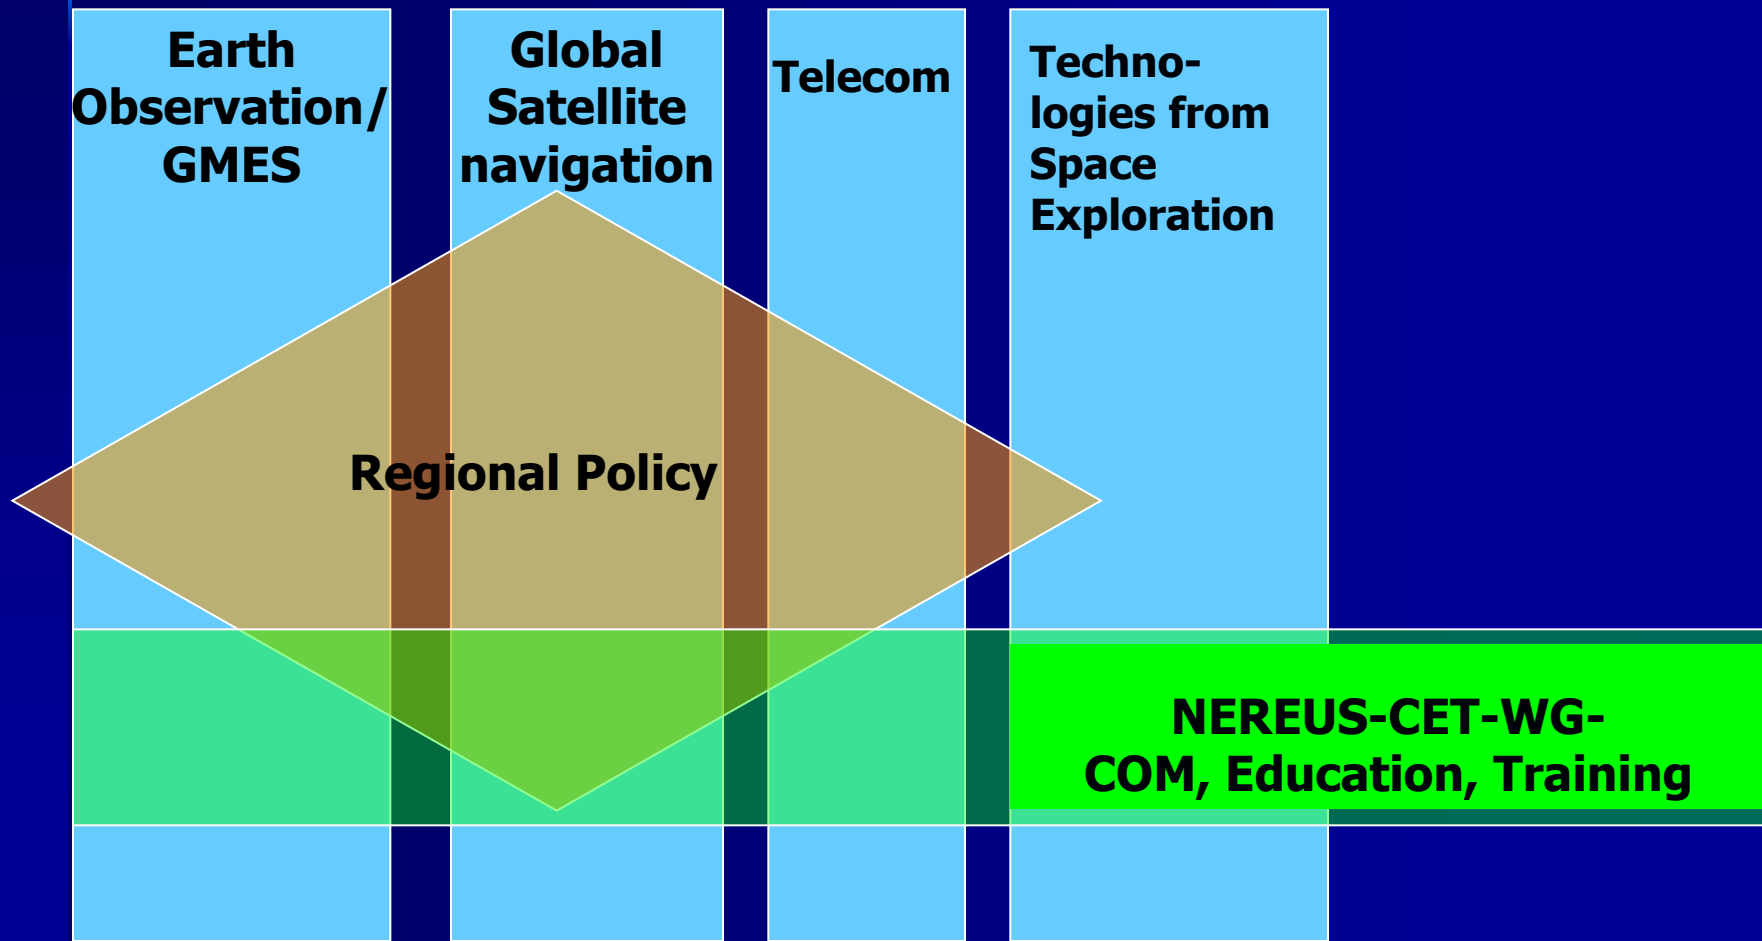

BreTel-WS
01 June 2012

Core areas of collaboration

CET-WG

- exchanging knowledge and information on space related education and training activities, capabilities and potentials
- Currently strong focus on university related education and training
- More info:
<http://www.nereus-regions.eu/education-training-communication>

CET-WG-Co-chairs

- Ms. Martina Hilger, Policy Adviser for Research and Technology (Representation of the Free Hanseatic City of Bremen to the EU)
- Prof. Michel Bousquet, Director of postgraduate programmes in Aerospace Communications and Navigation at ISAE (Institut Supérieur de l'Aéronautique et de l'Espace, Toulouse).

Next meeting

Friday, 29th June 2012

from 9:00 – 13:00 h

in TOULOUSE

(Salle Albigeois Région Midi-Pyrénées

22 Boulevard du Maréchal Alphonse Juin)

ERASMUS-Project Proposal (1)

- 12 day masters level summer school to train students from partner institutes in the principles of Earth observation with applications to land, atmospheric and ocean monitoring

Objectives

- Increase student awareness and exposure to Earth observation research and industry, including practical experience of specialist software and tools for the analysis of satellite data
- Encourage interdisciplinary and collaborative approaches to solving Earth observation problems in different market and social sectors.